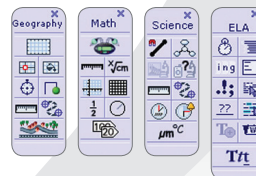

Jonathan Bain
5th Grade
Benignus Elementary School
Klein ISD

RM Easiteach

Maximize your technology investment with RM Easiteach, included with every RM Classpad!

This powerful and flexible lesson platform allows you to create resources that incorporate text, clipart, animations, videos, flash files, sound, hyperlinks, databases and spreadsheets. Included in the starter pack, you receive the standard RM Easiteach toolbar to be used across the curriculum, allowing you to manipulate objects in use and edit mode.

Create Interactive Lessons with RM Easiteach

RM Easiteach Subject-Specific Toolbars

Inspired by teachers, these math, language arts and science tools are designed to create exciting and engaging curriculum-focused lessons. They are easy to use, flexible equivalents of familiar teaching tools that, for example place-value cards for math, sentence builder cards for literacy, map building tools for geography and stopwatch and timer tools for science.