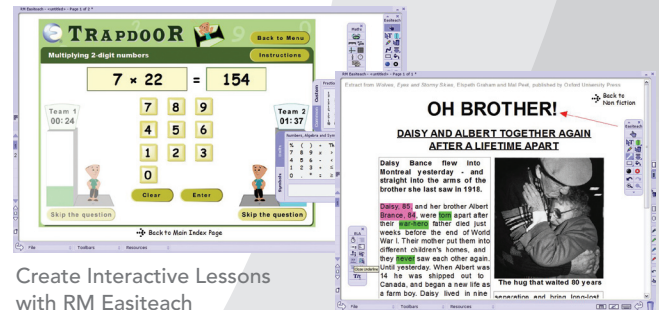

Freedom to Roam

Break free from the front of the classroom with the RM Classpad. Create and deliver engaging lessons with all the interactivity of a whiteboard.

The RM Classpad gives you the mobility you want, allowing you to engage your students anywhere in the classroom. The stylus features a built-in laser pointer to help students follow the lesson.

» *“RM Easiteach has significantly impacted my classroom environment and the RM Classpad has completely changed the way I teach. I no longer feel tethered to a board at the front of the room. Instead, I finally have the freedom to move around the class to help students, while still being able to manipulate the internet, write and solve math problems using RM Easiteach’s visual aids, and access hard to find resources from anywhere in my room.”*

Jonathan Bain
5th Grade
Benignus Elementary School
Klein ISD

RM Easiteach

Maximize your technology investment with RM Easiteach, included with every RM Classpad!

This powerful and flexible lesson platform allows you to create resources that incorporate text, clipart, animations, videos, flash files, sound, hyperlinks, databases and spreadsheets. Included in the starter pack, you receive the standard RM Easiteach toolbar to be used across the curriculum, allowing you to manipulate objects in use and edit mode.

Create Interactive Lessons with RM Easiteach

RM Easiteach Subject-Specific Toolbars

Inspired by teachers, these math, language arts and science tools are designed to create exciting and engaging curriculum-focused lessons. They are easy to use, flexible equivalents of familiar teaching tools that, for example place-value cards for math, sentence builder cards for literacy, map building tools for geography and stopwatch and timer tools for science.